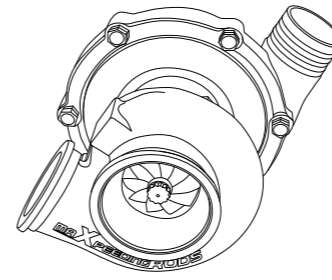

TURBOCHARGER

TURBOCHARGER

MAX SPEEDING RODS

- High Temperature Resistance
- Strict Quality And Balance Inspection
- Precision Forged Aluminum Blades
- High-Speed Oil Seal Ring

- High Performance Durable Floating Bearing
- Increase Engine Power
- Improve Emissions & Save Oil